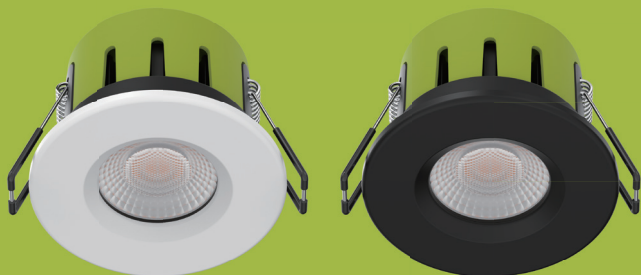

VEGA Front 4CCT Power Changeable
Fire Rated LED Downlight

lediant®

VEGA is a 4 in 1 fixed round fire rated recessed downlight, 4 color temperatures 2700K, 3000K, 4000K and 6500K optionally via a switch on the front of the luminaire. The switch on driver offers power changeable, including wattages of 8W and 10W. With an IP65 protection level, it is dust-proof and splash-proof. The pressed aluminum housing not only has beautiful appearance, but also provides good heat dissipation.

Key Features:

- ◆ Front CCT switchable in 2700k/3000K/4000K/6500K
- ◆ Switchable power: 8W / 10W
- ◆ Fire Rated 30mins & 60mins & 90mins both solid joist and i-joist
- ◆ Twist & Lock interchangeable bezels options (white/black/Brushed chrome)
- ◆ Can be covered blanket & blown type insulation material
- ◆ IP65 front suitable in bathroom

| | | | |
|------------|-------------------------|------------------|-------------------------|
| Item | 4 CCT Downlight | PF | 0.9 |
| Part No. | 5RS204-1 | IP | IP65 Front |
| Power | 8W / 10W | Cut Out | Φ 68-70mm |
| CCT | 2700K/3000K/4000K/6500K | Lumen efficiency | 90 lm/W+ |
| Lumen | 680-900 lm | Dimmable | Trailing & Leading Edge |
| Input | AC 220-240V~50Hz | Size | Drawing Supplied |
| CRI | 80 | LED | SMD |
| Beam Angle | 40° | Switch Cycles | 100,000 |