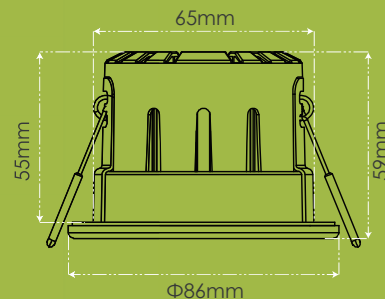

VEGA Front 4CCT Power Changeable
Fire Rated LED Downlight

lediant®

VEGA is a 4 in 1 fixed round fire rated recessed downlight, 4 color temperatures 2700K, 3000K, 4000K and 6500K optionally via a switch on the front of the luminaire. The switch on driver offers power changeable, including wattages of 8W and 10W. With an IP65 protection level, it is dust-proof and splash-proof. The pressed aluminum housing not only has beautiful appearance, but also provides good heat dissipation.

Key Features:

- ◆ Front CCT switchable in 2700k/3000K/4000K/6500K
- ◆ Switchable power: 8W / 10W
- ◆ Fire Rated 30mins & 60mins & 90mins both solid joist and i-joist
- ◆ Twist & Lock interchangeable bezels options (white/black/Brushed chrome)
- ◆ Can be covered blanket & blown type insulation material
- ◆ IP65 front suitable in bathroom

| | | | |
|------------|-------------------------|------------------|-------------------------|
| Item | 4 CCT Downlight | PF | 0.9 |
| Part No. | 5RS204-1 | IP | IP65 Front |
| Power | 8W / 10W | Cut Out | Φ 68-70mm |
| CCT | 2700K/3000K/4000K/6500K | Lumen efficiency | 90 lm/W+ |
| Lumen | 680-900 lm | Dimmable | Trailing & Leading Edge |
| Input | AC 220-240V~50Hz | Size | Drawing Supplied |
| CRI | 80 | LED | SMD |
| Beam Angle | 40° | Switch Cycles | 100,000 |