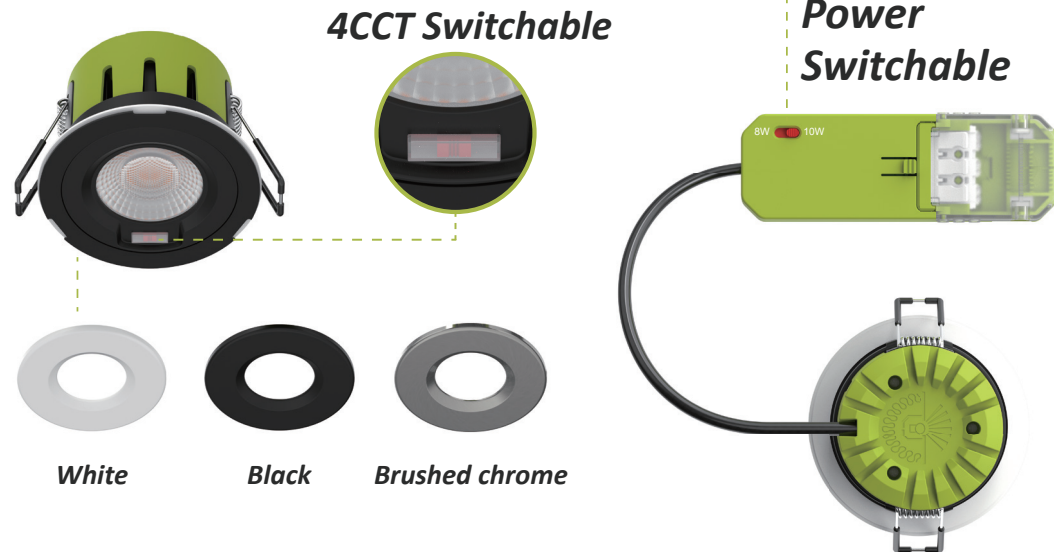

VEGA Front 4CCT Power Changeable
Fire Rated LED Downlight

lediant®

VEGA is a 4 in 1 fixed round fire rated recessed downlight, 4 color temperatures 2700K, 3000K, 4000K and 6500K optionally via a switch on the front of the luminaire. The switch on driver offers power changeable, including wattages of 8W and 10W. With an IP65 protection level, it is dust-proof and splash-proof. The pressed aluminum housing not only has beautiful appearance, but also provides good heat dissipation.

Key Features:

- ◆ Front CCT switchable in 2700k/3000K/4000K/6500K
- ◆ Switchable power: 8W / 10W
- ◆ Fire Rated 30mins & 60mins & 90mins both solid joist and i-joist
- ◆ Twist & Lock interchangeable bezels options (white/black/Brushed chrome)
- ◆ Can be covered blanket & blown type insulation material
- ◆ IP65 front suitable in bathroom

| | | | |
|------------|-------------------------|------------------|-------------------------|
| Item | 4 CCT Downlight | PF | 0.9 |
| Part No. | 5RS204-1 | IP | IP65 Front |
| Power | 8W / 10W | Cut Out | Φ 68-70mm |
| CCT | 2700K/3000K/4000K/6500K | Lumen efficiency | 90 lm/W+ |
| Lumen | 680-900 lm | Dimmable | Trailing & Leading Edge |
| Input | AC 220-240V~50Hz | Size | Drawing Supplied |
| CRI | 80 | LED | SMD |
| Beam Angle | 40° | Switch Cycles | 100,000 |