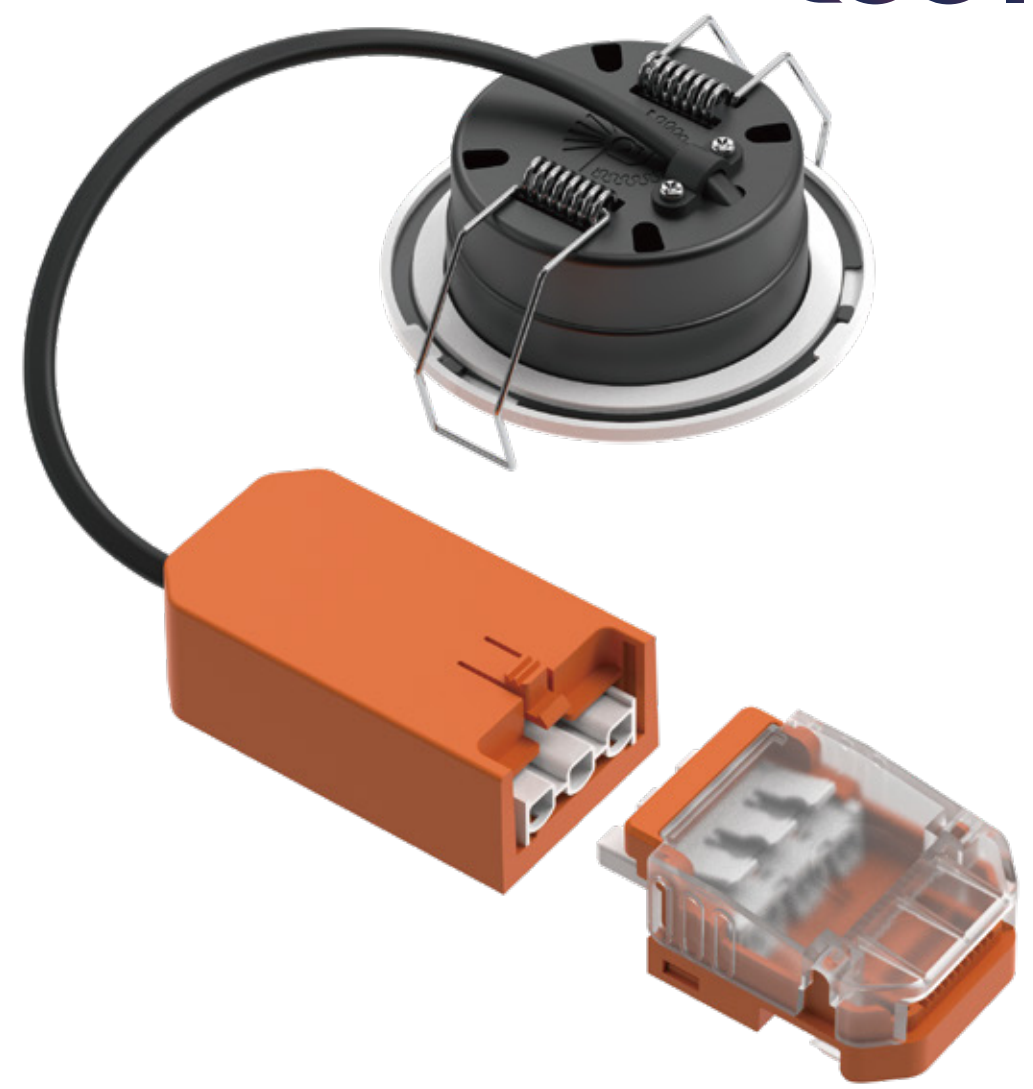

Tyrion 6W

Ultra slim **Tool-free** Fire rated downlight

lediant®

Dimmable	CRI 80	AC 220-240V	IP65 Front	GROUPE 0 IEC 62471
Beam angle	Ø65-70mm	40°	Fire Rated	5 Years

Tyrion is ultra slim fittings with 26mm depth are allowed to be used low void space, The fitting is IP65 and Fire rated complies with the Part C (moisture), Part E (acoustic) & Part L (energy) of Building Regulations, approved for use in homes utilising new construction methods for floor, joist and ceiling combinations such as Metal-Web or I-Joists.

The 3CCT DIP switch under the bezel allows users to select and change the colour of light after installation. We integrated the plug & play connector fast-fit terminal into the driver allow the electricians to install the downlight quickly. The optic lens achieves the traditional aesthetic of a dichroic lamp with a clear light beam with gentle cut-off at the extremities for excellent lux level uniformity.

Plug & Play ~~Tool~~ Tool-free

Key Features:

- ▲ Part L1 & L2 compliance: Part B, C, E
- ▲ Fire rated for 30, 60 & 90 minute ceilings
- ▲ Compliant Solid timber & I-Joist building
- ▲ Speed fit tool free loop in/loop out terminals - N E L x 2
- ▲ CCT change from Front bezel
- ▲ Twist & lock bezels included: matt white/ polished chrome/brushed chrome
- ▲ IP65 front/IP20 back, Bathroom Zone 1 & Zone 2
- ▲ Comply with dimmer brand V-pro, MK, Aurora, Halmiton, VOKIS, Legrand, Hager.....
- ▲ Ceiling depth=20mm
- ▲ Can be covered blanket & blown type insulation material
- ▲ High lumen efficiency up to 100lm/W+

Item	ECO 6W Downlight	PF	0.9
Part No.	5RS114-1	IP	IP65 Front
Power	6W	Cut Out	Φ 65-70mm
CCT	3000K/4000K/6000K	Lumen efficiency	100 lm/W+
Lumen	600 lm	Dimmable	Trailing & Leading Edge
Input	AC 220-240V-50Hz	Size	Drawing Supplied
CRI	80	LED	SMD
Beam Angle	40°	Switch Cycles	100,000
Lifespan	50,000hrs	Insulation Coverable	YES
House Material	Steel	Standard	CE/ROHS/Erp 2021