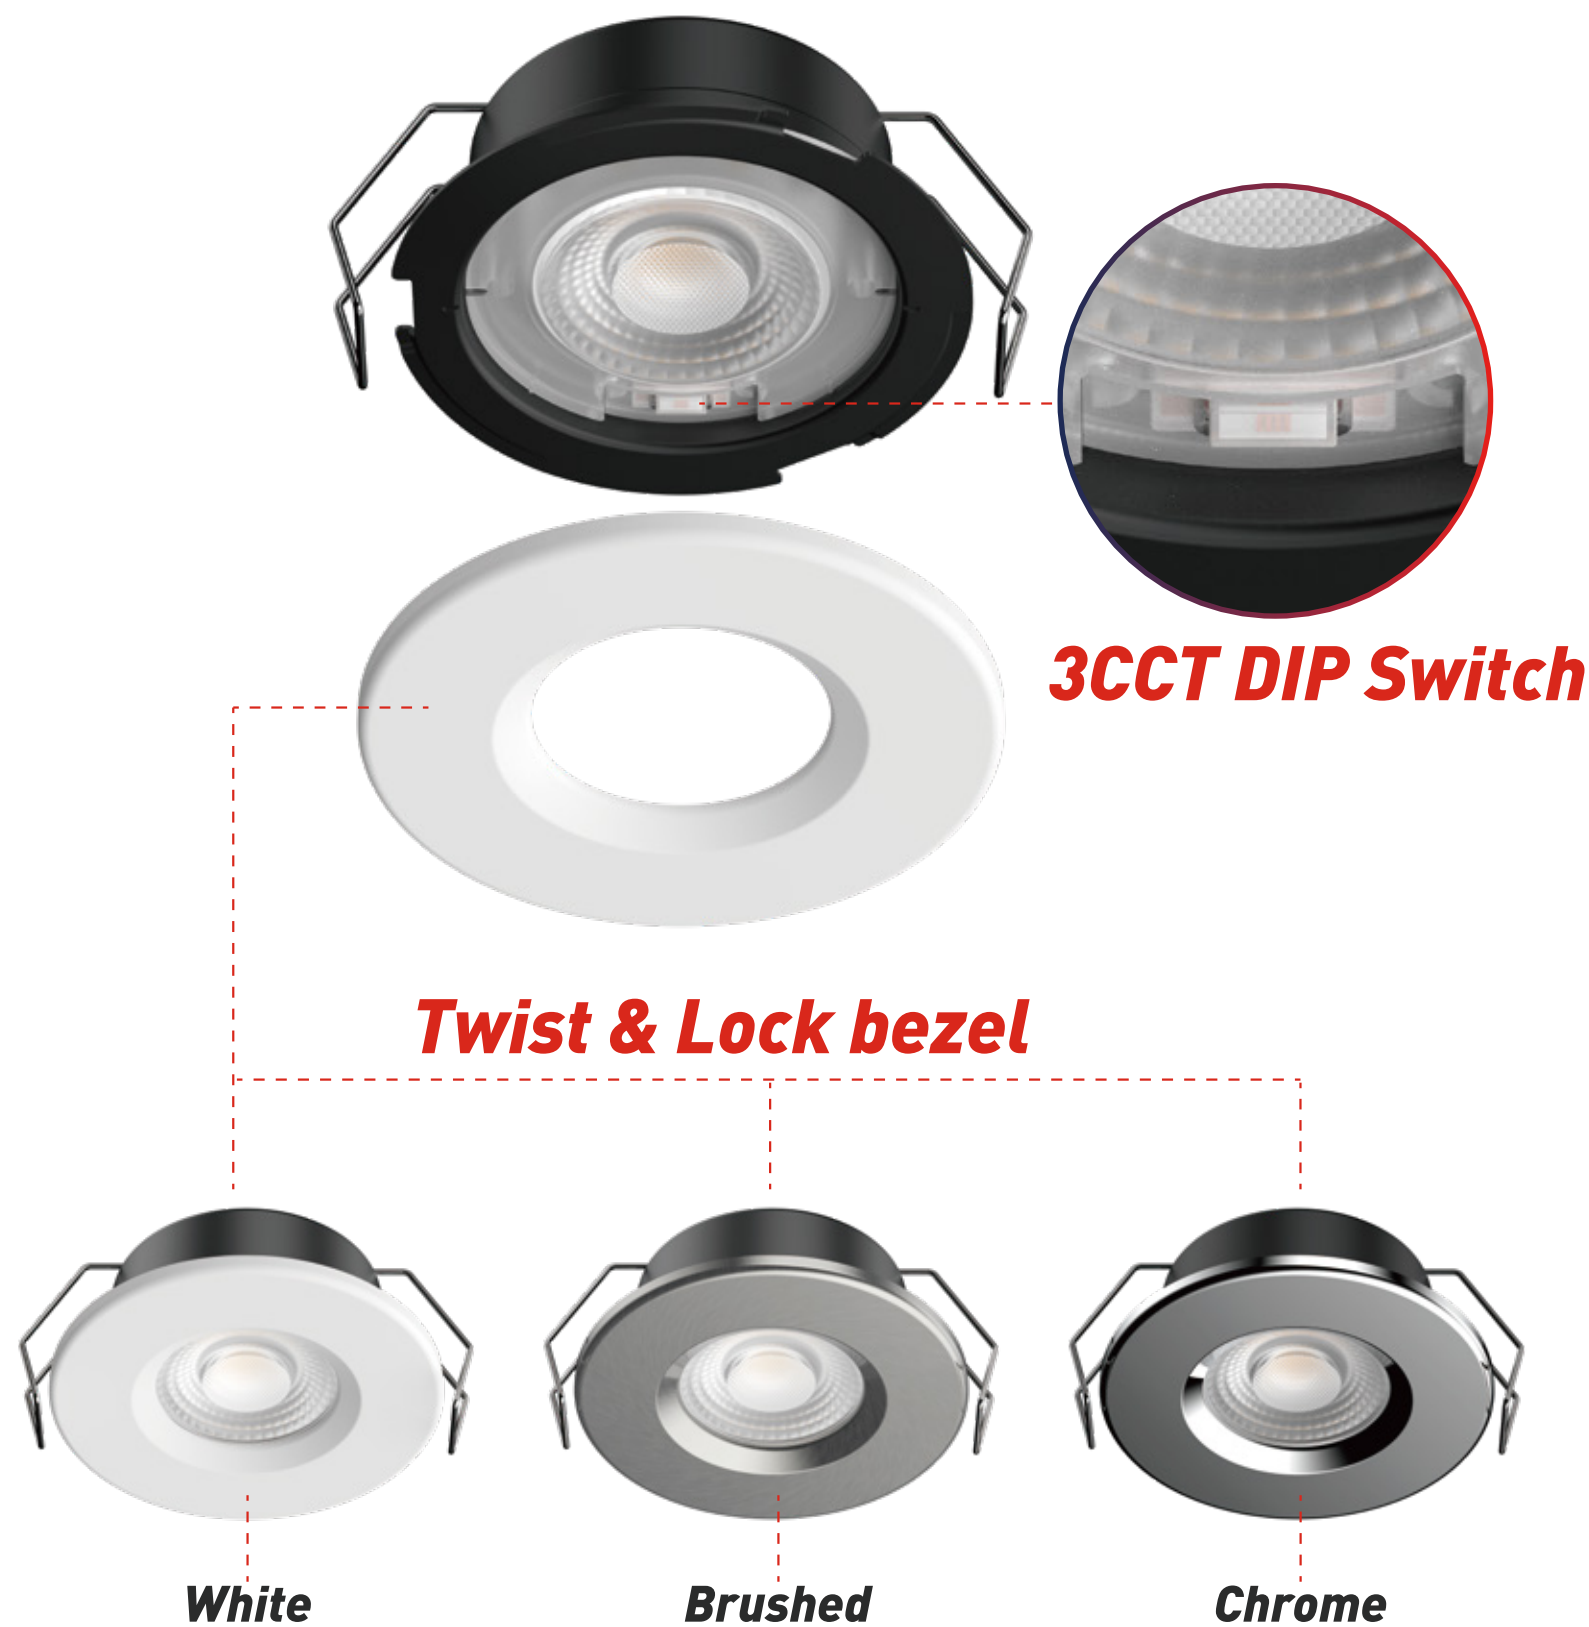

Tyrion 6W

Ultra slim **Tool-free** Fire rated downlight

lediant®

Dimmable	CRI 80	AC 220-240V	IP65 Front	GROUPE 0 IEC 62471
Beam angle	Ø65-70mm	40°	Fire Rated	5 Years

Tyrion is ultra slim fittings with 26mm depth are allowed to be used low void space, The fitting is IP65 and Fire rated complies with the Part C (moisture), Part E (acoustic) & Part L (energy) of Building Regulations, approved for use in homes utilising new construction methods for floor, joist and ceiling combinations such as Metal-Web or I-Joists.

The 3CCT DIP switch under the bezel allows users to select and change the colour of light after installation. We integrated the plug & play connector fast-fit terminal into the driver allow the electricians to install the downlight quickly. The optic lens achieves the traditional aesthetic of a dichroic lamp with a clear light beam with gentle cut-off at the extremities for excellent lux level uniformity.

Plug & Play ~~Tool~~ Tool-free

Key Features:

- ▲ Part L1 & L2 compliance: Part B, C, E
- ▲ Fire rated for 30, 60 & 90 minute ceilings
- ▲ Compliant Solid timber & I-Joist building
- ▲ Speed fit tool free loop in/loop out terminals - N E L x 2
- ▲ CCT change from Front bezel
- ▲ Twist & lock bezels included: matt white/ polished chrome/brushed chrome
- ▲ IP65 front/IP20 back, Bathroom Zone 1 & Zone 2
- ▲ Comply with dimmer brand V-pro, MK, Aurora, Halmiton, VOKIS, Legrand, Hager.....
- ▲ Ceiling depth=20mm
- ▲ Can be covered blanket & blown type insulation material
- ▲ High lumen efficiency up to 100lm/W+

Item	ECO 6W Downlight	PF	0.9
Part No.	5RS114-1	IP	IP65 Front
Power	6W	Cut Out	Φ 65-70mm
CCT	3000K/4000K/6000K	Lumen efficiency	100 lm/W+
Lumen	600 lm	Dimmable	Trailing & Leading Edge
Input	AC 220-240V-50Hz	Size	Drawing Supplied
CRI	80	LED	SMD
Beam Angle	40°	Switch Cycles	100,000
Lifespan	50,000hrs	Insulation Coverable	YES
House Material	Steel	Standard	CE/ROHS/Erp 2021