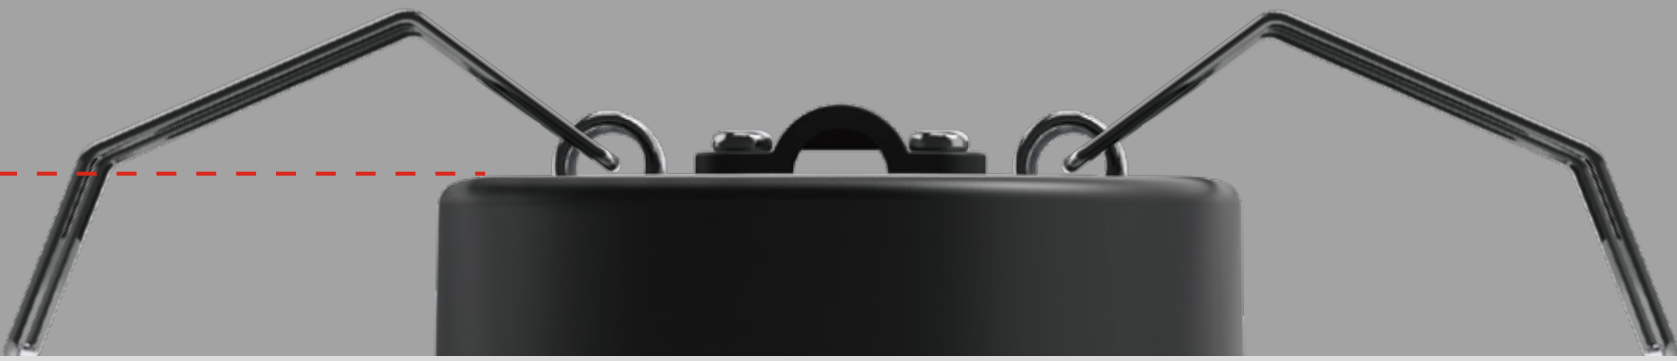

Tyrion 6W

Ultra slim **Tool-free** Fire rated downlight

lediant®

Dimmable	CRI 80	AC 220-240V	IP65 Front	GROUPE 0 IEC 62471
Beam angle	Ø65-70mm	40°	Fire Rated	5 Years

Tyrion is ultra slim fittings with 26mm depth are allowed to be used low void space, The fitting is IP65 and Fire rated complies with the Part C (moisture), Part E (acoustic) & Part L (energy) of Building Regulations, approved for use in homes utilising new construction methods for floor, joist and ceiling combinations such as Metal-Web or I-Joists.

The 3CCT DIP switch under the bezel allows users to select and change the colour of light after installation. We integrated the plug & play connector fast-fit terminal into the driver allow the electricians to install the downlight quickly. The optic lens achieves the traditional aesthetic of a dichroic lamp with a clear light beam with gentle cut-off at the extremities for excellent lux level uniformity.

Plug & Play ~~Tool~~ Tool-free

Key Features:

- ▲ Part L1 & L2 compliance: Part B, C, E
- ▲ Fire rated for 30, 60 & 90 minute ceilings
- ▲ Compliant Solid timber & I-Joist building
- ▲ Speed fit tool free loop in/loop out terminals - N E L x 2
- ▲ CCT change from Front bezel
- ▲ Twist & lock bezels included: matt white/ polished chrome/brushed chrome
- ▲ IP65 front/IP20 back, Bathroom Zone 1 & Zone 2
- ▲ Comply with dimmer brand V-pro, MK, Aurora, Halmiton, VOKIS, Legrand, Hager.....
- ▲ Ceiling depth=20mm
- ▲ Can be covered blanket & blown type insulation material
- ▲ High lumen efficiency up to 100lm/W+

Item	ECO 6W Downlight	PF	0.9
Part No.	5RS114-1	IP	IP65 Front
Power	6W	Cut Out	Φ 65-70mm
CCT	3000K/4000K/6000K	Lumen efficiency	100 lm/W+
Lumen	600 lm	Dimmable	Trailing & Leading Edge
Input	AC 220-240V-50Hz	Size	Drawing Supplied
CRI	80	LED	SMD
Beam Angle	40°	Switch Cycles	100,000
Lifespan	50,000hrs	Insulation Coverable	YES
House Material	Steel	Standard	CE/ROHS/Erp 2021