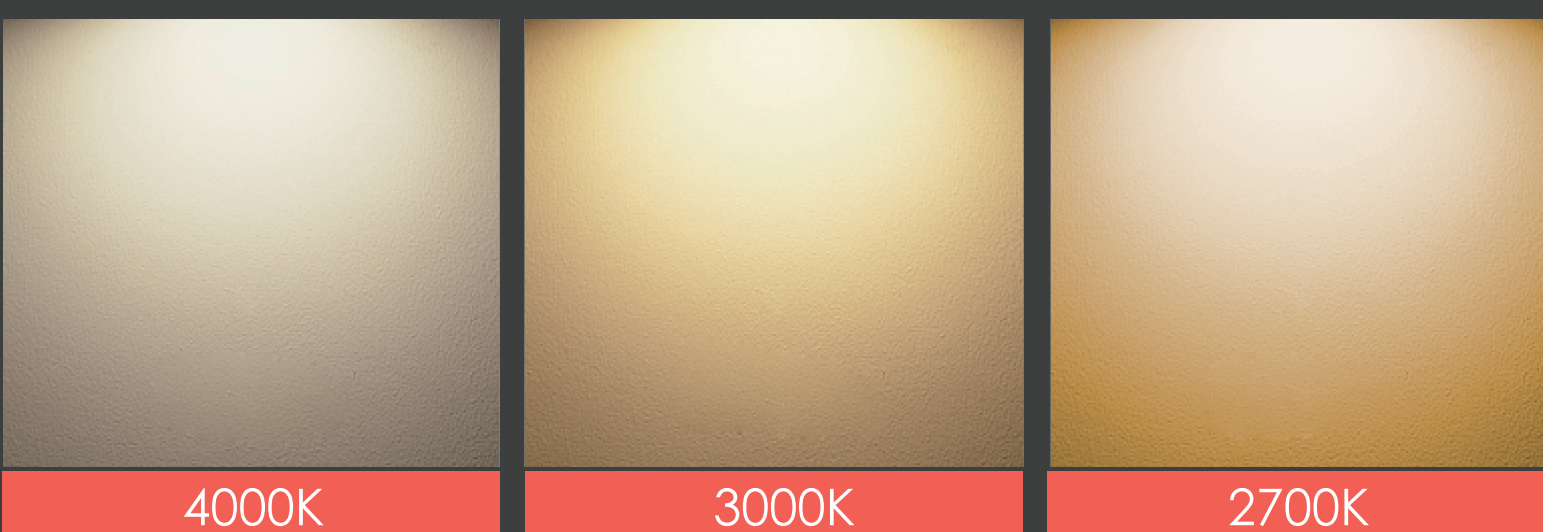

LEDIANANT

SEINE LED ALL-IN-ONE DOWNLIGHT

Low profile with height below 40mm

 Dimmable	CRI 80	AC 230V	PF 0.9	 RT 2012
 IP65 fascia	 60°	 68-70mm		3 YEARS

TILT

FIXED

- Front CCT switchable 3000k/4000k or 2700k/3000k/4000k
- Twist & Lock interchangeable aluminium bezels (750 hrs Salt spray test)
- Insulation coverable
- TRIAC Dimming both leading & Trailing Edge Dimmer
- Tool free Loop In/out Terminal
- Adapt almost ceiling voids with low height 40mm
- IP65 Front suitable for bathroom using
- Fixed and tilt versions available

4000K

3000K

2700K