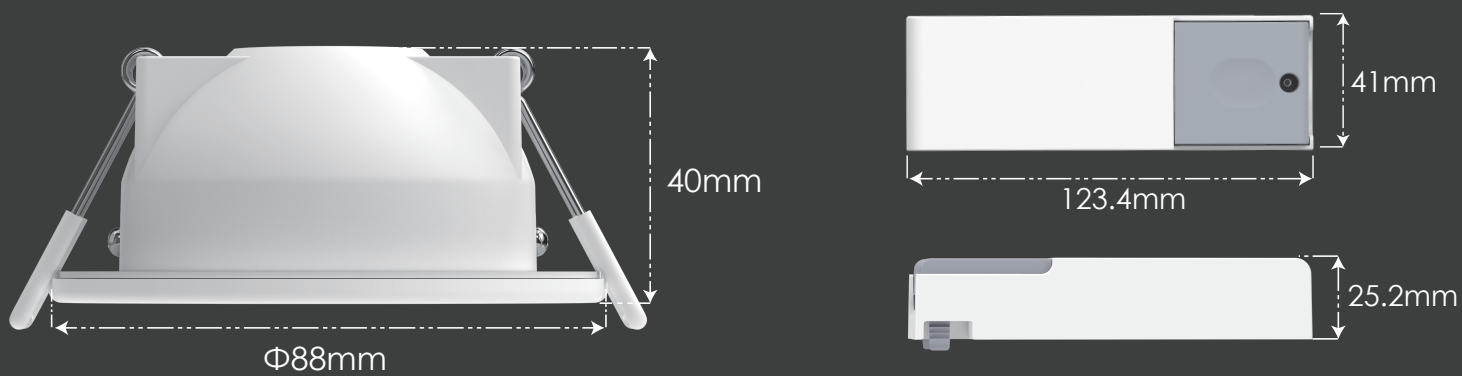

LEDIANANT

SEINE LED ALL-IN-ONE DOWNLIGHT

Low profile with height below 40mm

 Dimmable	CRI 80	AC 230V	PF 0.9	 RT 2012
 IP65 fascia	 60°	 68-70mm		3 YEARS

TILT

FIXED

- Front CCT switchable 3000k/4000k or 2700k/3000k/4000k
- Twist & Lock interchangeable aluminium bezels (750 hrs Salt spray test)
- Insulation coverable
- TRIAC Dimming both leading & Trailing Edge Dimmer
- Tool free Loop In/out Terminal
- Adapt almost ceiling voids with low height 40mm
- IP65 Front suitable for bathroom using
- Fixed and tilt versions available