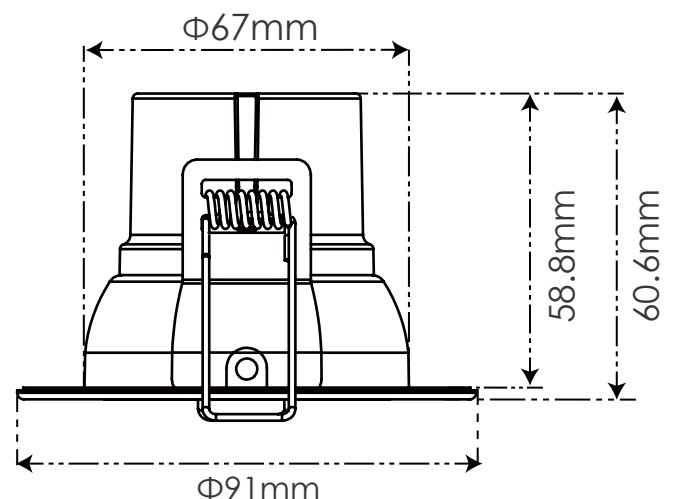

5w tilt fire rated downlight

Integrated Fire Rated Downlight
Cost effective - Slim shape but plenty of features

- Front IP65 suitable for bathroom
- Fire Rated 30mins & 60mins & 90mins both solid joist and i-joist
- Insulation coverable based on 5 years warranty
- Different wiring option, loop in & loop out connector will be more convenient
- Optional finished color available in chrome, brushed or black

Dimmable

CRI
80

IP65
Fascia

Fire Rated

AC
220-240V

40°

5
YEARS

5
YEARS