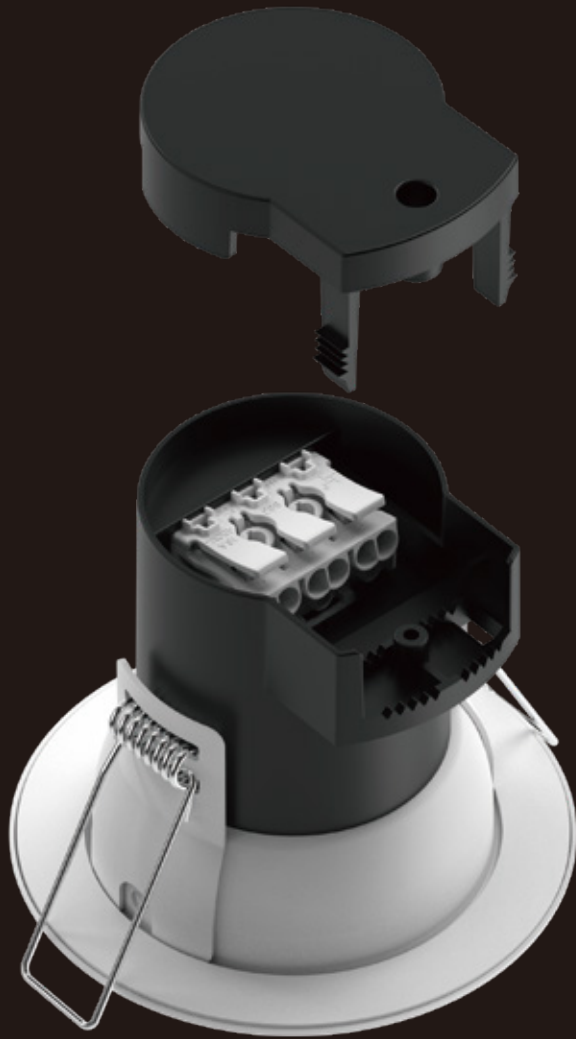

## 5w tilt fire rated downlight

Integrated Fire Rated Downlight  
Cost effective - Slim shape but plenty of features

- Front IP65 suitable for bathroom
- Fire Rated 30mins & 60mins & 90mins both solid joist and i-joist
- Insulation coverable based on 5 years warranty
- Different wiring option, loop in & loop out connector will be more convenient
- Optional finished color available in chrome, brushed or black

Dimmable

CRI  
80

IP65  
Fascia

Fire Rated

AC  
220-240V

40°

5  
YEARS

5  
YEARS

Available in warm white (3000K), cool white (4000K) or daylight (6000K)

*Chrome*

*Brushed*

*Black*

## Measurements

Item	Orion 5w	PF	0.85
Part No.	5RS162-1	Cut Out	Φ 68-70mm
Power	5W	Input	AC 220-240V~50Hz
Lumen Efficacy	100lm/w	LED	SMD
Lumen	500lm	Driver	Non-Isolated
Beam Angle	40°	Lifespan	50,000hrs