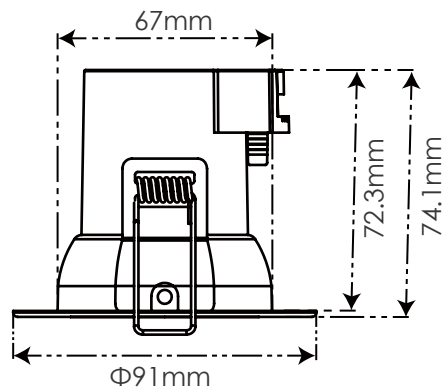

## Measurements

Item	Orion 5w	PF	0.85
Part No.	5RS162-1	Cut Out	Φ 68-70mm
Power	5W	Input	AC 220-240V~50Hz
Lumen Efficacy	100lm/w	LED	SMD
Lumen	500lm	Driver	Non-Isolated
Beam Angle	40°	Lifespan	50,000hrs