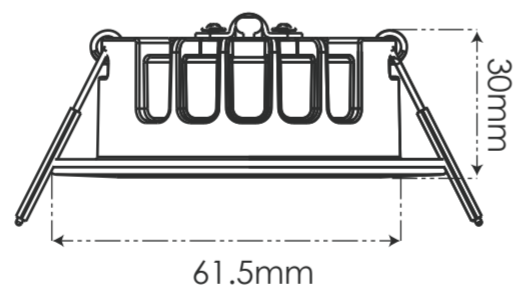

NOVA 6W ECO MINI DOWNLIGHT

This tiny but powerful Nova 6 Watt model packs a super-warm light source (2700K). With a recess depth of just 30mm & mini external driver, it can be fitted about anywhere you need it. Extremely high Colour Rendering Index (CRI) score of 90 makes them particularly suitable in situations where you want to enrich the vibrancy of colours.

CRI ≥ 90

Like a built-in filter, the gloss is bright and full Restore true colors

CRI ≤ 80

Faint distortion & lacks aesthetics

CRI ≥ 90

Realistic restoration of object color

Item	Downlight	IP	IP44
Part No.	5RS105-1	Cut Out	Φ 68-70mm
Power	6 W	Driver	Isolated
Lumen	550 lm	Dimmable	Trailing & Leading Edge
Input	AC 220-240V~50Hz	Size	Drawing Supplied
CRI	90	Warranty	3 Years
Beam Angle	40°	LED	SMD
Lifespan	30,000hrs	Switch Cycles	100,000
House Material	Aluminum;Iron	Insulation Coverable	YES
PF	≥0.85	Standard	CE ROHS