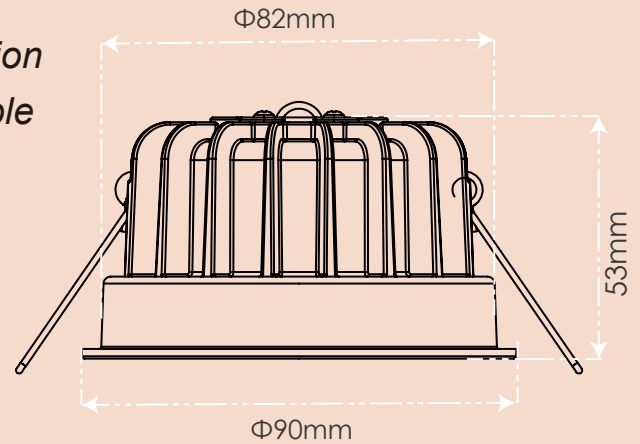

Hera 8W Anti-Glare

LED Downlight with Colorful Magnetic Bezel

8W

COB

AC
220-240V

CRI
90

Ø83mm

40°

IP44

5
YEARS

Hera is a perfect combination of our design language and Nordic style. Magnetic Bezel with multiple color, whatever color you want, we provide. Die-cast aluminum housing with unique shape design provides not only special visual impression but also good heat dissipation. At front side, we use our patent design-magnetic bezel, so you can change bezel without cutting power or taking the whole fixture down. Still health is what we focus on this fixture. That's why we use deep reflector to make it **Anti-glare**. This model can provide best lighting experience for end-user.

Magnetic Bezel with optional colors

Key Features:

- 1. Aluminum die-cast housing with good heat dissipation
- 2. CCT version front, back or driver switch all available
- 3. Magnetic bezel with multiple colors
(Black/White/Red/Yellow etc.)
- 4. Comfort and uniform light with UGR < 17
- 5. Restore true colors with CRI > 90
- 6. Unique shape design
- 7. Brand LED chip, more reliable, longer lifetime

Magnetic
Bezel

Easy Fit Magnetic Bezel

Exclusive
Customized
Color

Item	Hera 8W	PF	0.9
Part No.	5RS219-1	IP	IP44 Front
Power	8W	Cut Out	Φ 83mm; Φ 68mm custom-made
Single Color	2700K/3000K/4000K	Driver	Isolated
Lumen	590lm/600lm/630lm	Dimmable	Trailing & Leading Edge
Input	AC 220-240V~50Hz	Size	Drawing Supplied
CRI	90	LED	COB
Beam Angle	40°	Switch Cycles	100,000