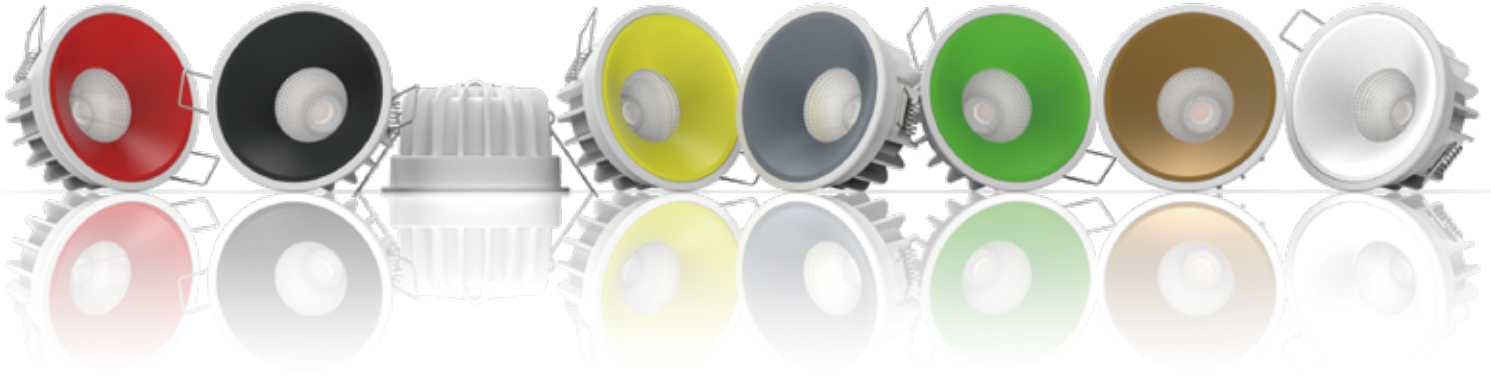

Hera 8W Anti-Glare

LED Downlight with Colorful Magnetic Bezel

8W

COB

AC
220-240V

CRI
90

Ø83mm

40°

IP44

5
YEARS

Hera is a perfect combination of our design language and Nordic style. Magnetic Bezel with multiple color, whatever color you want, we provide. Die-cast aluminum housing with unique shape design provides not only special visual impression but also good heat dissipation. At front side, we use our patent design-magnetic bezel, so you can change bezel without cutting power or taking the whole fixture down. Still health is what we focus on this fixture. That's why we use deep reflector to make it **Anti-glare**. This model can provide best lighting experience for end-user.

Magnetic Bezel with optional colors

Key Features:

- 1. Aluminum die-cast housing with good heat dissipation
- 2. CCT version front, back or driver switch all available
- 3. Magnetic bezel with multiple colors
(Black/White/Red/Yellow etc.)
- 4. Comfort and uniform light with UGR < 17
- 5. Restore true colors with CRI > 90
- 6. Unique shape design
- 7. Brand LED chip, more reliable, longer lifetime

Magnetic
Bezel

Easy Fit Magnetic Bezel

Exclusive
Customized
Color

Item	Hera 8W	PF	0.9
Part No.	5RS219-1	IP	IP44 Front
Power	8W	Cut Out	Φ 83mm; Φ 68mm custom-made
Single Color	2700K/3000K/4000K	Driver	Isolated
Lumen	590lm/600lm/630lm	Dimmable	Trailing & Leading Edge
Input	AC 220-240V~50Hz	Size	Drawing Supplied
CRI	90	LED	COB
Beam Angle	40°	Switch Cycles	100,000