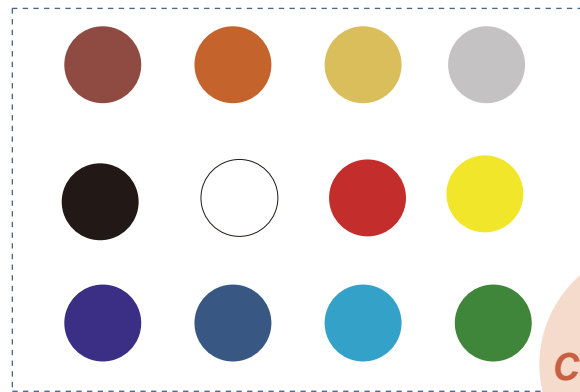

Magnetic Bezel with optional colors

Key Features:

- 1. Aluminum die-cast housing with good heat dissipation
- 2. CCT version front, back or driver switch all available
- 3. Magnetic bezel with multiple colors
(Black/White/Red/Yellow etc.)
- 4. Comfort and uniform light with UGR < 17
- 5. Restore true colors with CRI > 90
- 6. Unique shape design
- 7. Brand LED chip, more reliable, longer lifetime

Magnetic
Bezel

Easy Fit Magnetic Bezel

Exclusive
Customized
Color

Item	Hera 8W	PF	0.9
Part No.	5RS219-1	IP	IP44 Front
Power	8W	Cut Out	Φ 83mm; Φ 68mm custom-made
Single Color	2700K/3000K/4000K	Driver	Isolated
Lumen	590lm/600lm/630lm	Dimmable	Trailing & Leading Edge
Input	AC 220-240V~50Hz	Size	Drawing Supplied
CRI	90	LED	COB
Beam Angle	40°	Switch Cycles	100,000