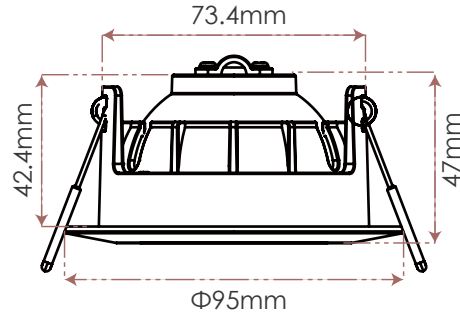

## Diffuser options:

Milky diffuser  
90°  
Wide beam angle

ULG clear glass  
18°/30°/48°  
Task I General lighting

Frosted Glass  
30°/48°  
Anti-glare lighting

White

Chrome

Black

Item	Gimbal Downlight	PF	≥0.9
Part No.	5RS160-1	IP	IP65 Front
Power	10W	Cut Out	Φ 80-85mm
CCT	2700K/3000K/4000K	Driver	Isolated
Lumen	750 lm	Dimmable	Trailing & Leading Edge
Input	AC 220-240V~50Hz	Size	Drawing Supplied
CRI	95	LED	SMD
Beam Angle	18°/30°/48°	Switch Cycles	100,000
Lifespan	50,000hrs	Insulation Coverable	YES
House Material	Aluminum & Iron	Standard	CE ROHS