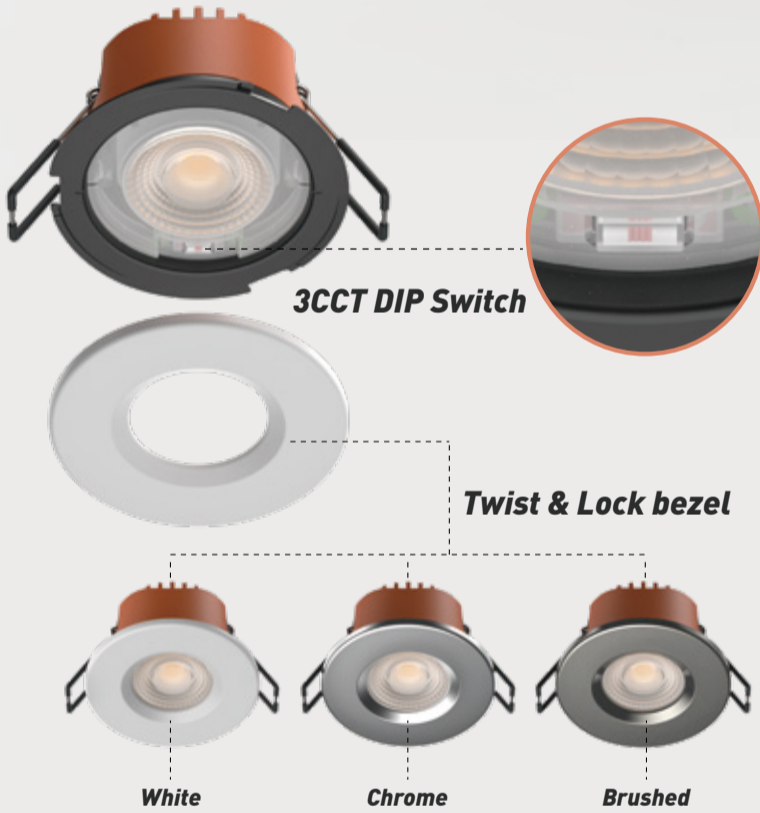

lediant®

Evo-Tyrion 6W

3CCT Integrated Fire-Rated Downlight

Dimmable	CRI 80	AC 220-240V	IP65 Front	GROUPE 0 IEC 62471
40°	Ø65-70mm	Fire Rated	5 Years	

Key Features:

- ▲ Part L1 & L2 compliance: Part B, C, E
- ▲ Fire rated for 30, 60 & 90 minute ceilings
- ▲ Compliant Solid timber & I-Joist building
- ▲ CCT change from Front bezel
- ▲ Twist & lock bezels included: matt white, polished chrome, brushed chrome
- ▲ IP65 front / IP20 back, Bathroom Zone 1 & Zone 2
- ▲ 50,000 hours, L70B50
- ▲ Compatible with dimmer brand V-pro, MK, Aurora, Halmiton, VOKIS, Legrand, Hager.....
- ▲ Can be covered blanket and blown type insulation material
- ▲ High lumen efficiency up to 100lm/W+

Item	ECO 6W Downlight
Part No.	5RS116-1
CCT	3000K/4000K/6000K
Lumen	600 lm
House Material	Steel
PF	0.9
Lumen efficiency	100 lm/W+
Dimmable	Trailing & Leading Edge
Size	Drawing Supplied
LED	SMD
Switch Cycles	100,000
Insulation Coverable	YES