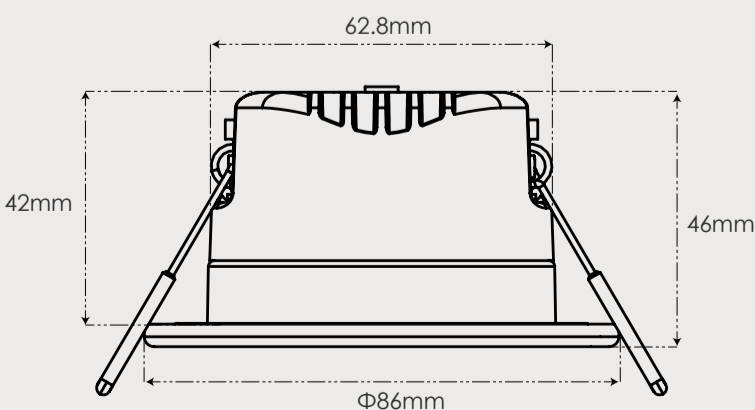

lediant®

Evo-Tyrion 6W

3CCT Integrated Fire-Rated Downlight

Dimmable	CRI 80	AC 220-240V	IP65 Front	GROUPE 0 IEC 62471
40°	Ø65-70mm	Fire Rated	5 Years	

Key Features:

- ▲ Part L1 & L2 compliance: Part B, C, E
- ▲ Fire rated for 30, 60 & 90 minute ceilings
- ▲ Compliant Solid timber & I-Joist building
- ▲ CCT change from Front bezel
- ▲ Twist & lock bezels included: matt white, polished chrome, brushed chrome
- ▲ IP65 front / IP20 back, Bathroom Zone 1 & Zone 2
- ▲ 50,000 hours, L70B50
- ▲ Compatible with dimmer brand V-pro, MK, Aurora, Halmiton, VOKIS, Legrand, Hager.....
- ▲ Can be covered blanket and blown type insulation material
- ▲ High lumen efficiency up to 100lm/W+

Item	ECO 6W Downlight
Part No.	5RS116-1
CCT	3000K/4000K/6000K
Lumen	600 lm
House Material	Steel
PF	0.9
Lumen efficiency	100 lm/W+
Dimmable	Trailing & Leading Edge
Size	Drawing Supplied
LED	SMD
Switch Cycles	100,000
Insulation Coverable	YES