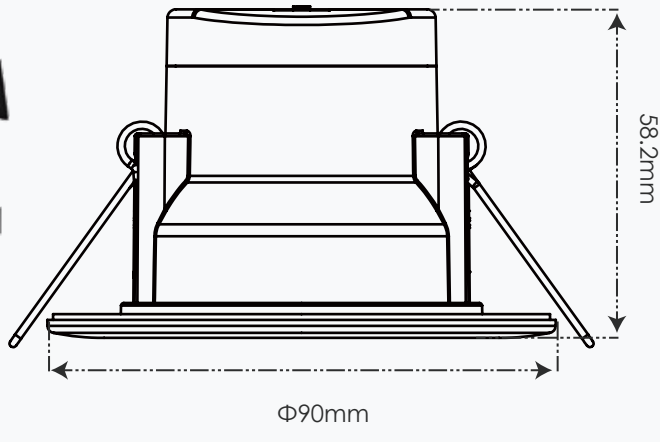

**ARIES 6W LOW GLARE LED DOWNLIGHT
3CCT/IP65 FRONT**

ARIES

White or black version

Noteworthy points:

- Best price-quality ratio
- 3CCT Switchable 2700K/3000K/4000K
- Compatible installation in humid environment (IP65 Front)
- Quick & easy installation thanks to the quick terminal block
- Very low luminance product with recessed lens for optimal visual comfort
- Can be covered with blanket insulation & blown insulation
- Comply with RT2012/RE2020 thermal regulations, necessary in many residential installations

2700K 3000K 4000K

Item	3CCT Low Glare Downlight	IP	IP65 Fascia
Part No.	5RS112	Cut Out	Ø 65-70mm
Power	6 W	Driver	Integrated
Lumen Efficacy	80 lm / W	Dimmable	Trailing & Leading Edge
Input	AC 220-240V-50Hz	Size	Drawing Supplied
CRI	80	Warranty	3 Years
Beam Angle	40°	LED	SMD
Lifespan	30,000hrs	Switch Cycles	100,000
House Material	Aluminum+Plastic	Insulation Coverable	YES
PF	≥0.85	Standard	CE ROHS