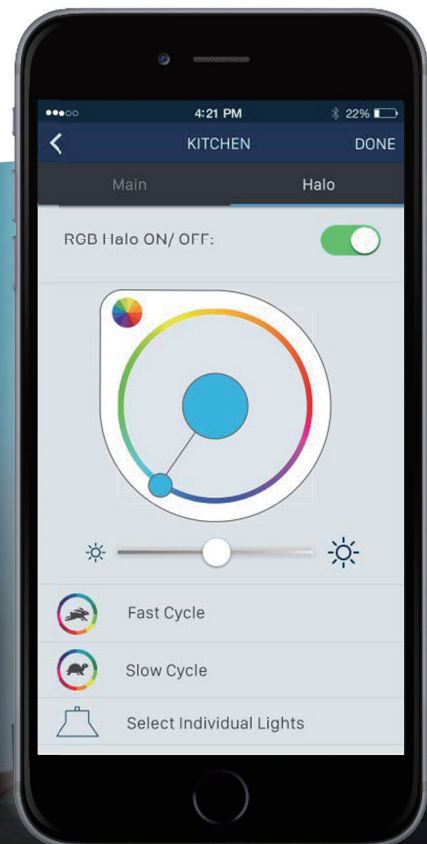

CONTACT US

White Label Lighting Limited
T: +44(0)113 234 0753
E: win@white-label-lighting.co.uk