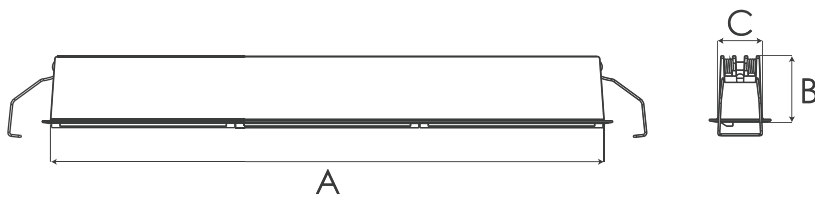

5RS100

Power & Size (A×B×C) & Cutout
12W   400×48.5×33.8 mm   405×37mm