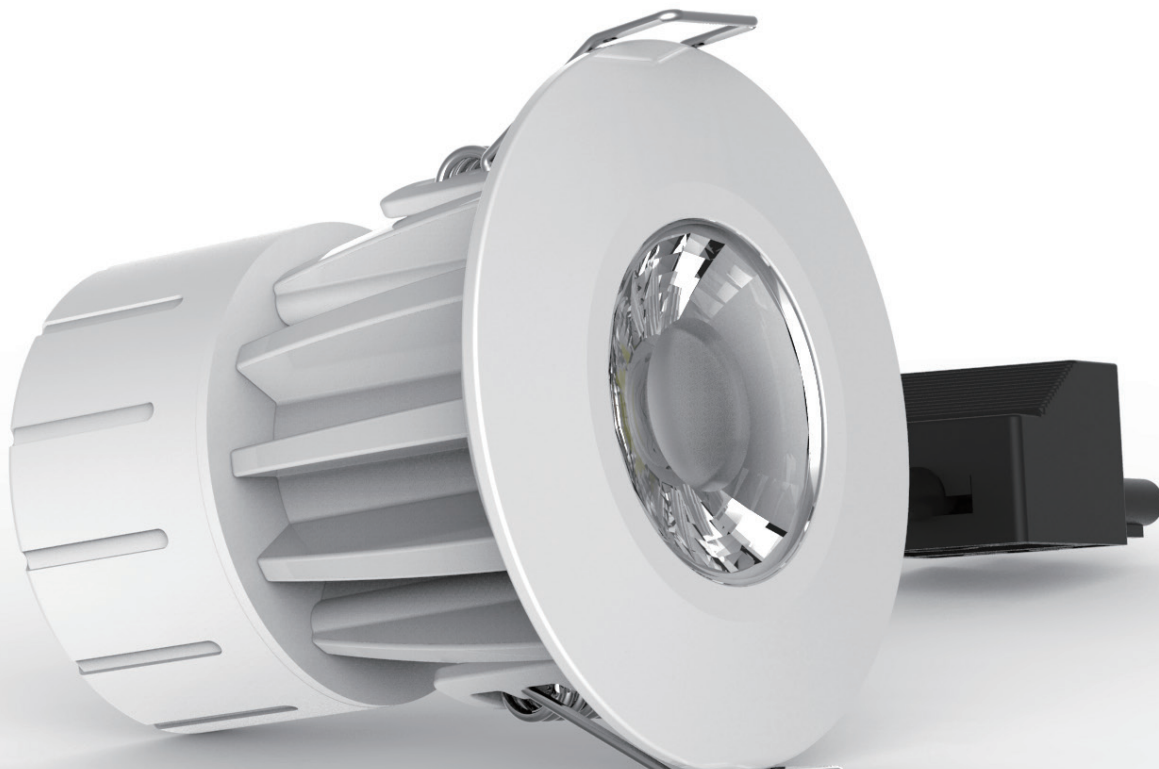

8W	80×80mm	70mm
10W	80×90mm	70mm

5RS086 *New!*

Power & Size (AxB) & Cutout

12W 106.1x39.3 mm 90mm

CCT Changeable

3000K 4000K 6000K

RADIANT LIGHTING

Easy Fit Magnetic Bezel