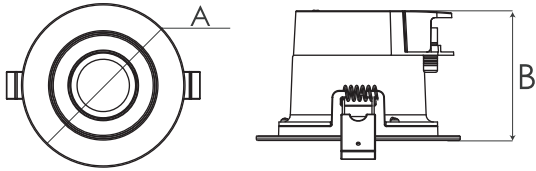

Variable Beam Angle

30°/60°

Loop In/Out

5RS091 / 5RS092 / 5RS119 / 5RS121 *New!*

Power & Size (A×B) & Cutout & Lumen

8 W	110×70mm	90-95mm	760 lm
13W	150×84mm	125-135mm	1235 lm
18W	172×95mm	150-165mm	1710 lm
25W	228×98mm	200-210mm	2375 lm