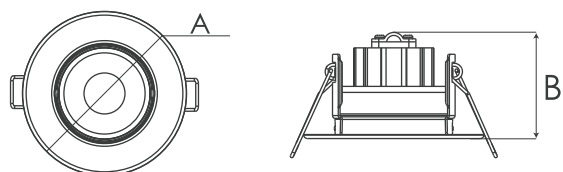

5RS114 *New!*

Power & Size (A×B) & Cutout

7W   89.96×52.9mm   65-75mm

CCT Changeable & Dim to warm

3000K 4000K & 2000K~3000K