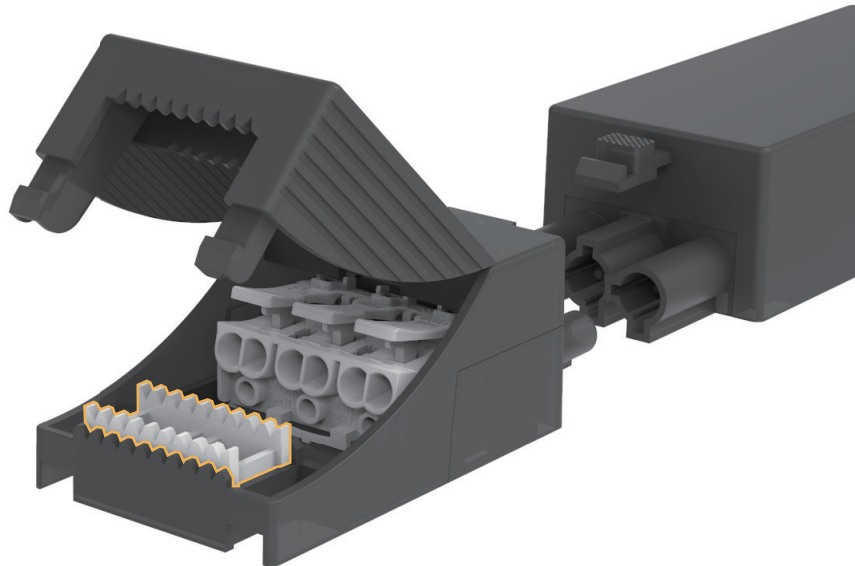

Easy Fit Magnetic Bezel

Loop In/Out

Plug-n-play Connector