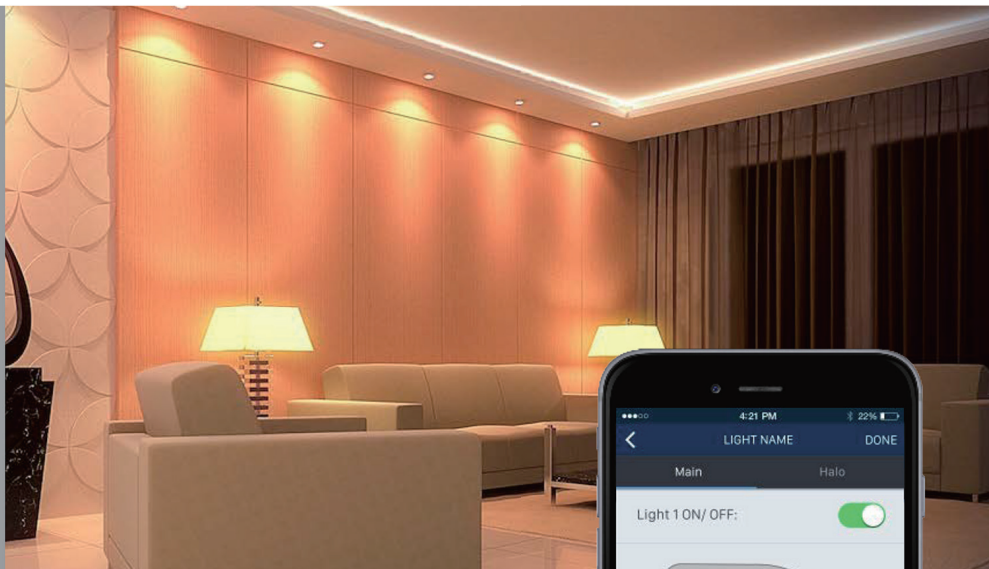

Provides room control for C1 fittings.

(App required for initial setup).

- ✓ Full colour and brightness control.
- ✓ Touch sensitive fascia.
- ✓ Wireless Bluetooth signalling to light group.
- ✓ Compatible with C1 products ONLY.