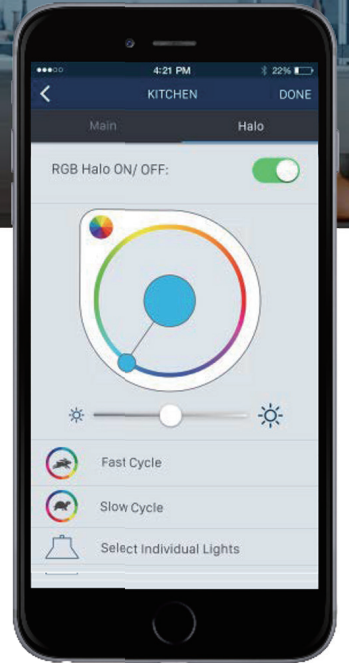

D1 SMART SWITCH

MAINS POWERED ROOM CONTROLLER FOR D1 DOWNLIGHTS

Provides room control for D1 fittings.

(App required for initial setup).

- ✓ Independent main light and halo light control.
- ✓ Full colour and brightness control.
- ✓ Touch sensitive fascia.
- ✓ Wireless Bluetooth signalling to light group.
- ✓ Compatible with D1 & C1 products in mixed installations.

Item	D1-SWITCH-UK
Current Max.	10A
Voltage Rating	240V
External Dims.	85x85x6mm
Back Box Size	35mm
Fixing Holes	4mm
Compatible Products	D1-RGB D1-CCT D1-LARGE-RGB D1-LARGE-CCT C1 C1-LARGE

All sales are subject to standard Terms and Conditions that can be viewed on our website. Certification for local markets is the buyers sole responsibility.

RADIANT LIGHTING