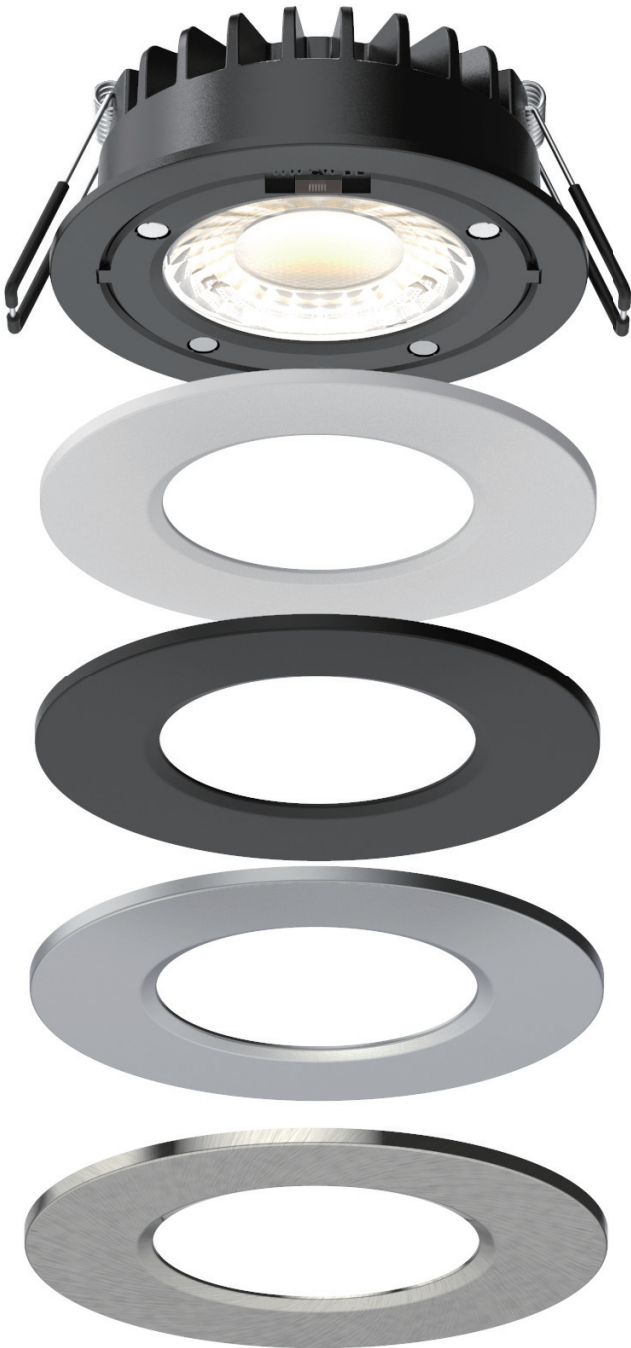

8W	80×80mm	70mm
10W	80×90mm	70mm

5RS086 *New!*

Power & Size (AxB) & Cutout

12W 106.1x39.3 mm 90mm

CCT Changeable

3000K 4000K 6000K

RADIANT LIGHTING

Easy Fit Magnetic Bezel

5RS113 *New!*

Power & Size (A×B) & Cutout

12W 106.1×39.3 mm 90mm

Power changable

RADIANT LIGHTING

5RS082

Power & Size (AxB) & Cutout
 8W 115×60.42mm 90-100mm

CCT Changeable