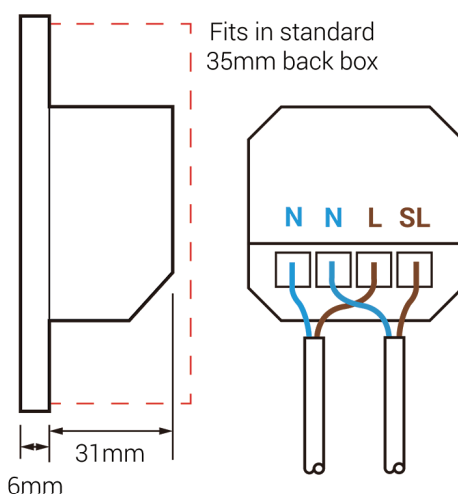

Provides room control for C1 fittings.

(App required for initial setup).

- ✓ Full colour and brightness control.
- ✓ Touch sensitive fascia.
- ✓ Wireless Bluetooth signalling to light group.
- ✓ Compatible with C1 products ONLY.