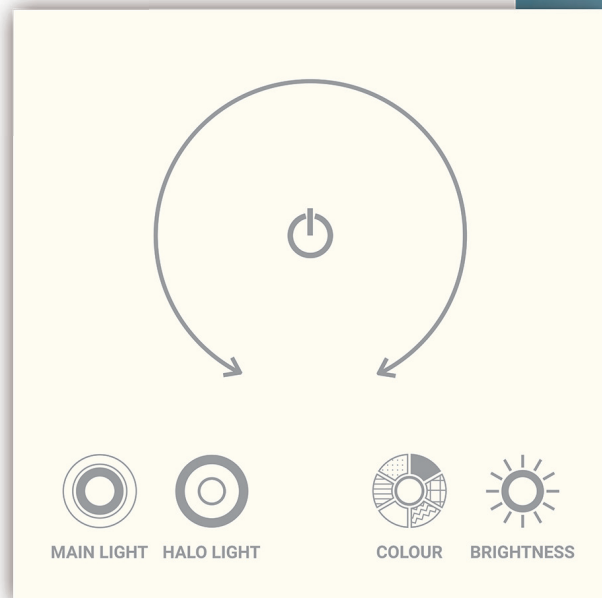

TOTAL WIRELESS CONTROL

Control from the D1 App or D1 Smart Switch

Free Smartphone & Tablet App
Expandable Bluetooth Mesh Network

Optional Smart Switch
Provides Direct Room Control

RADIANT LIGHTING

/ 05

D1-RGB