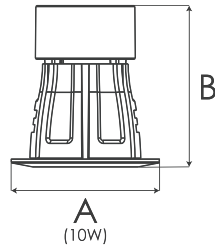

8W	80×80mm	70mm
10W	80×90mm	70mm

5RS086 *New!*

Power & Size (AxB) & Cutout

12W 106.1x39.3 mm 90mm

CCT Changeable

3000K 4000K 6000K

RADIANT LIGHTING

Easy Fit Magnetic Bezel