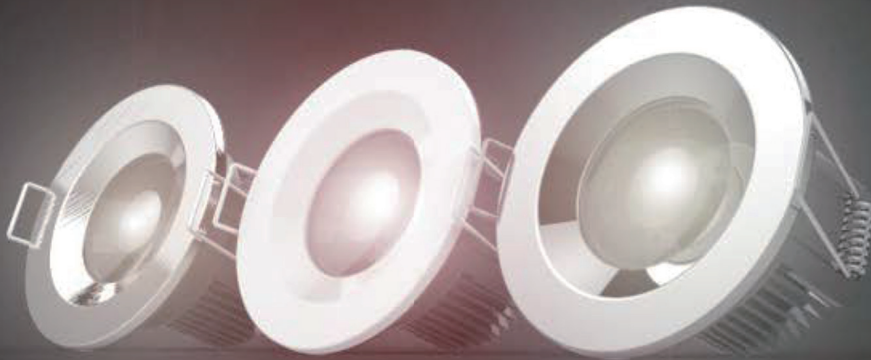

APP CONTROLLED LED DOWNLIGHT

FIRE RATED, IP65, FULLY TUNABLE & DIMMABLE

Item	C1	C1-Large
Power Rating	10W Dual Colour	12W Dual Colour
Selectable Light Colour	2200 - 6300k	2200 - 6300k
Light Lumen	650-780lm	800-900lm
Beam Angle	40° 2185 cd	60° 2185 cd
CRI	> 80	> 80
Average Lifespan	50,000 hrs	50,000 hrs
Housing Material	Aluminum + PC	Aluminum + PC
Dimensions	55 x 85 x 85 mm (Ex. Driver)	55 x 105 x 105 mm (Ex. Driver)
Cut Out Size	67 - 70 mm	90 mm
LED Manufacturer	SANAN (Custom Made)	SANAN (Custom Made)
Power Factor	> 0.5	> 0.5
Working Temperature	-30°C to +35°C	-30°C to +35°C
Voltage Range	AC 110 - 240 V	AC 110 - 240 V
IC Based Constant Current Driver	YES	YES
PCB Material (MCPCB/FR4)	MCPCB	MCPCB
Isolated/Non-Isolated	Isolated	Isolated
Dimmable	YES via App	YES via App
Fire Rated	30, 60 & 90 minutes	30, 60 & 90 minutes
EC Energy Consumption	10kWh / 1000h	12kWh / 1000h
Warranty	3 Years	3 Years
Building Regs Part L	YES	YES
Manufacturers Standard Certification	CE, RoSH	CE, RoSH