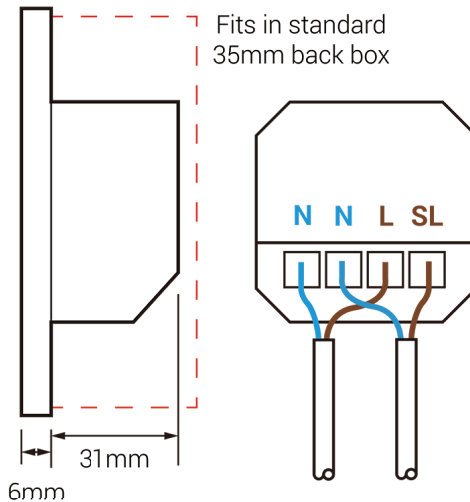

70mm Cut Out

90mm Cut Out

Item	D1-RGB	D1-CCT	D1-RGB-LARGE	D1-CCT-LARGE
Power Rating	10W Dual Colour	10W Dual Colour	12W Dual Colour	12W Dual Colour
EC Energy Consumption	10kWh / 1000h	10kWh / 1000h	12kWh / 1000h	12kWh / 1000h
Main Light Colour	2200 - 6300k	2200 - 6300k	2200 - 6300k	2200 - 6300k
Halo Light Colour	Full colour spectrum	2200 - 6300k	Full colour spectrum	2200 - 6300k
Main Light Lumen	650-780lm	650-780lm	800-900lm	800-900lm
Beam Angle	40° 2185 cd	40° 2185 cd	60° 2185 cd	60° 2185 cd
CRI	> 80	> 80	> 80	> 80
Lifespan	50,000 hrs	50,000 hrs	50,000 hrs	50,000 hrs
Housing Material	Aluminum + PC	Aluminum + PC	Aluminum + PC	Aluminum + PC
Dimensions	55 x 85 x 85 mm (Ex. Driver)	55 x 85 x 85 mm (Ex. Driver)	55 x 105 x 105 mm (Ex. Driver)	55 x 105 x 105 mm (Ex. Driver)
Cut Out Size	65 - 70 mm	65 - 70 mm	90 - 95 mm	90 - 95 mm
LED Manufacturer	SANAN (Custom Made)	SANAN (Custom Made)	SANAN (Custom Made)	SANAN (Custom Made)
Power Factor	> 0.5	> 0.5	> 0.5	> 0.5
Working Temperature	-30°C to +35°C	-30°C to +35°C	-30°C to +35°C	-30°C to +35°C
Voltage Range	AC 110 - 240 V	AC 110 - 240 V	AC 110 - 240 V	AC 110 - 240 V
Constant Current Driver	YES	YES	YES	YES
PCB Material (MCPCB/FR4)	MCPCB	MCPCB	MCPCB	MCPCB
Isolated/Non-Isolated	Isolated	Isolated	Isolated	Isolated
Dimmable	YES via APP	YES via APP	YES via APP	YES via APP
Fire Rated	30, 60 & 90 minutes	30, 60 & 90 minutes	30, 60 & 90 minutes	30, 60 & 90 minutes
Warranty	5 Years	5 Years	5 Years	5 Years
Building Regs Part L	YES	YES	YES	YES
Standard Certification	CE, RoSH	CE, RoSH	CE, RoSH	CE, RoSH

Item	D1-SWITCH-UK
Current Max.	10A
Voltage Rating	240V
External Dims.	85x85x6mm
Back Box Size	35mm
Fixing Holes	4mm
Compatible Products	D1-RGB D1-CCT D1-LARGE-RGB D1-LARGE-CCT C1 C1-LARGE

All sales are subject to standard Terms and Conditions that can be viewed on our website. Certification for local markets is the buyers sole responsibility.