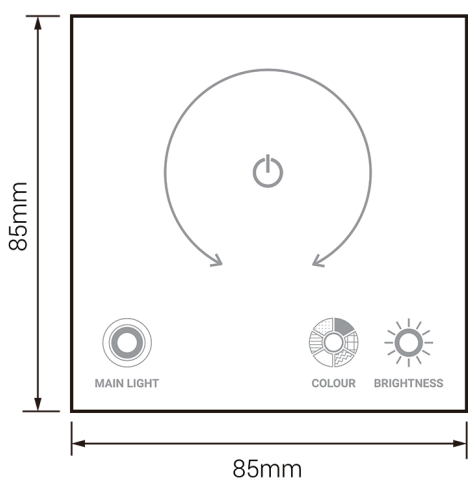

Provides room control for C1 fittings.

(App required for initial setup).

- ✓ Full colour and brightness control.
- ✓ Touch sensitive fascia.
- ✓ Wireless Bluetooth signalling to light group.
- ✓ Compatible with C1 products ONLY.