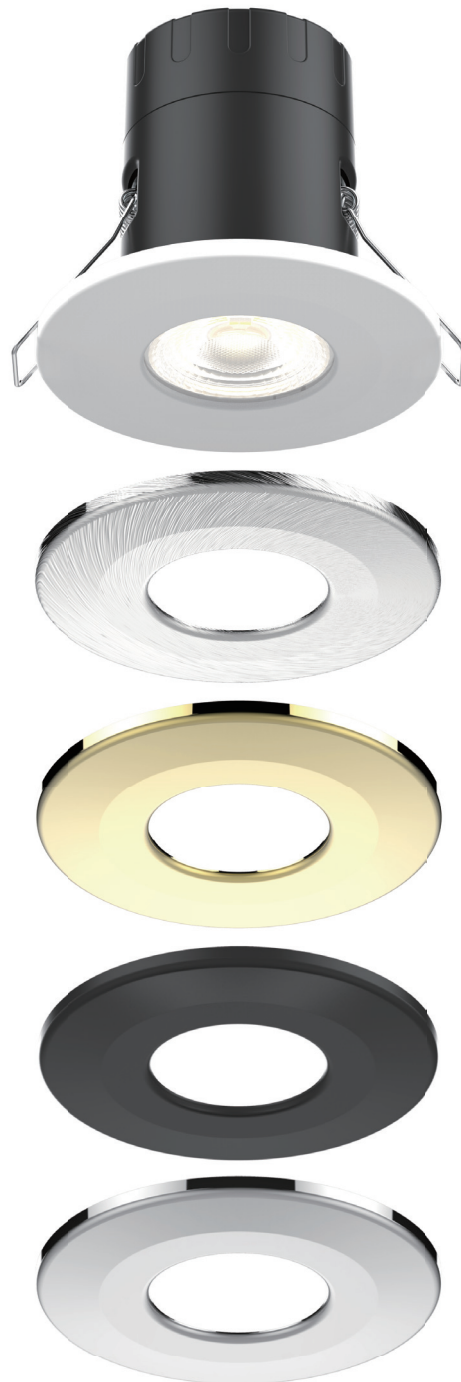

5RS067

Power & Size (A×B) & Cutout

4W	86×55mm	55-70mm
6W	86×55mm	55-70mm

 **Easy Fit Magnetic Bezel**

RADIANT LIGHTING

 Easy Fit Magnetic Bezel

5RS058

Power & Size (AxB) & Cutout
 6W 86x74.58 mm 55-70mm

7W 89.96×52.9mm 65-75mm

CCT Changeable & Dim to warm

3000K 4000K & 2000K~3000K

CCT Changeable & Dim to warm

5RS104 *New!*

Power & Size (A×B) & Cutout
 7W 88×53.4 mm 65-70mm

 Easy Fit Magnetic Bezel

Loop In/Out