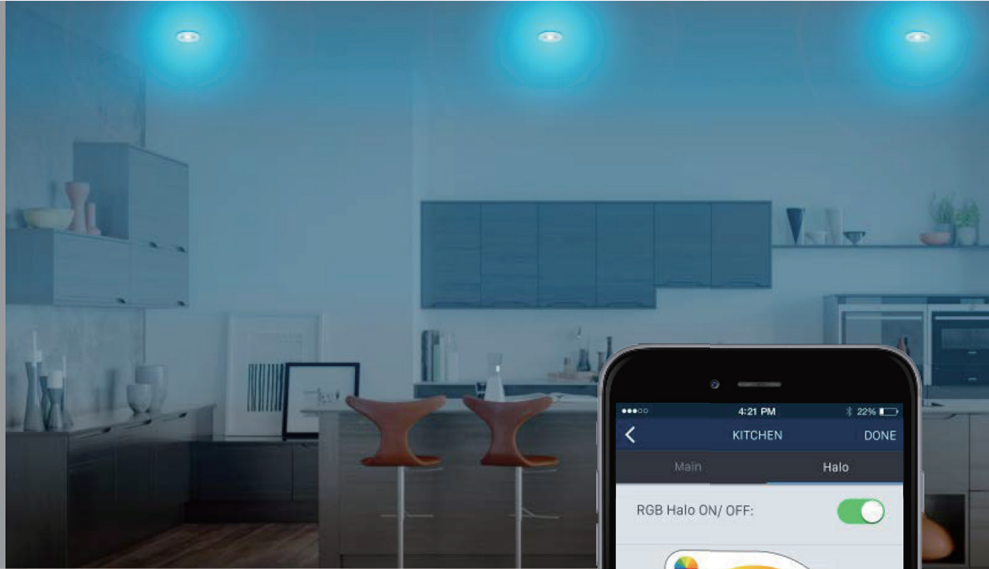

Provides room control for D1 fittings.

(App required for initial setup).

- ✓ Independent main light and halo light control.
- ✓ Full colour and brightness control.
- ✓ Touch sensitive fascia.
- ✓ Wireless Bluetooth signalling to light group.
- ✓ Compatible with D1 & C1 products in mixed installations.