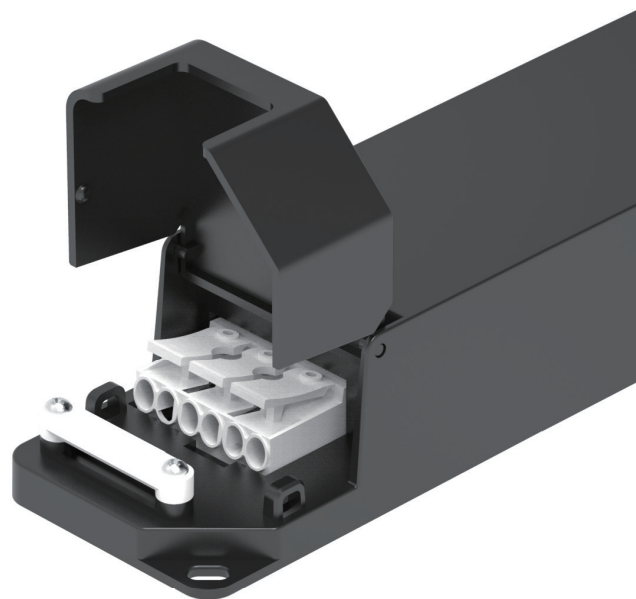

CCT Changeable

3000K 4000K 6000K

Loop In/Out

RADIANT LIGHTING

5RS096/5RS094/5RS116/5RS118 *New!*

Power	Size (A×B)	Cutout	Lumen
8 / 10 W	110×55mm	90-95mm	750 lm
15/18 W	150×68mm	130-135mm	1350 lm
25/30 W	172×88mm	150-165mm	1800 lm
30/35 W	228×98mm	200-210mm	2150 lm