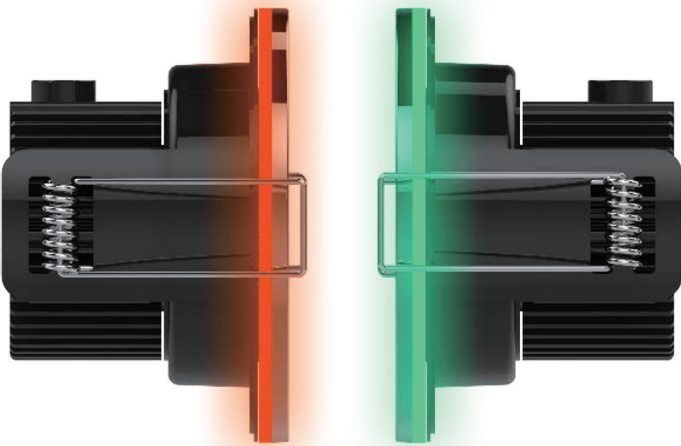

APP CONTROLLED LED DOWNLIGHT With Stunning Ambient Glow Lighting

MARKET LEADING LED DOWNLIGHT

10W - 12W LED Downlight
Fully Dimmable 0-100%

2200 - 6300K Fully Tunable
Colour Temperature

IP65 Rated Fascia
Fire Rated 30, 60 & 90 mins.

5 Year Warranty
50,000h + Life

AMBIENT GLOW LIGHTING

Enables unique halo lighting in every room.

Stunning Glow Light Effect
Fully Dimmable 0-100%

Ambient Light Available In:
3W Full Spectrum RGB; or
2-6W 2200-6300K CCT

TOTAL WIRELESS CONTROL

Control from the D1 App or D1 Smart Switch

Free Smartphone & Tablet App
Expandable Bluetooth Mesh Network

Optional Smart Switch
Provides Direct Room Control

RADIANT LIGHTING

/ 05