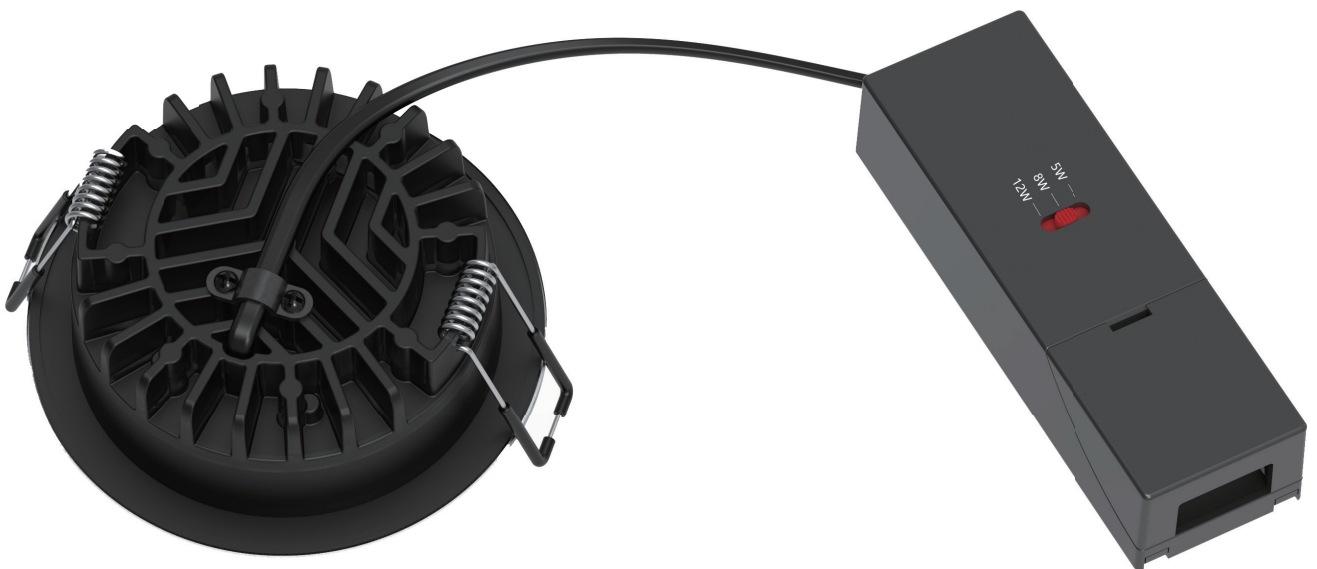

5RS113 *New!*

Power & Size (A×B) & Cutout

12W 106.1×39.3 mm 90mm

Power changable

RADIANT LIGHTING

5RS082

Power & Size (AxB) & Cutout
 8W 115×60.42mm 90-100mm

CCT Changeable