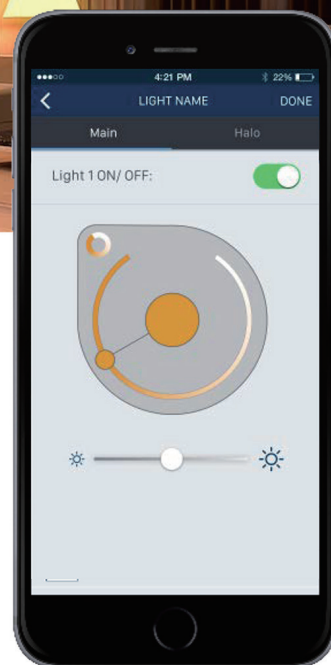

C1 SMART SWITCH

MAINS POWERED ROOM CONTROLLER FOR C1 DOWNLIGHTS