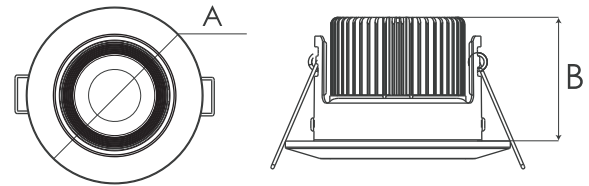

5RS105 *New!*

Power & Size (A×B) & Cutout
10W   84×51.5mm   65-70mm