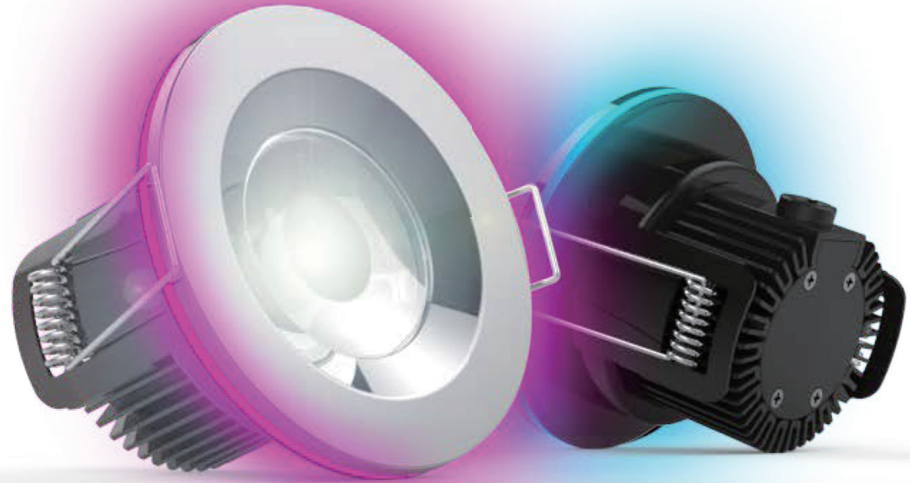

APP CONTROLLED LED DOWNLIGHT With Stunning Ambient Glow Lighting

MARKET LEADING LED DOWNLIGHT

10W - 12W LED Downlight
Fully Dimmable 0-100%

2200 - 6300K Fully Tunable
Colour Temperature

IP65 Rated Fascia
Fire Rated 30, 60 & 90 mins.

5 Year Warranty
50,000h + Life

AMBIENT GLOW LIGHTING

Enables unique halo lighting in every room.

Stunning Glow Light Effect
Fully Dimmable 0-100%

Ambient Light Available In:
3W Full Spectrum RGB; or
2-6W 2200-6300K CCT

TOTAL WIRELESS CONTROL

Control from the D1 App or D1 Smart Switch

Free Smartphone & Tablet App
Expandable Bluetooth Mesh Network

Optional Smart Switch
Provides Direct Room Control

RADIANT LIGHTING

/ 05