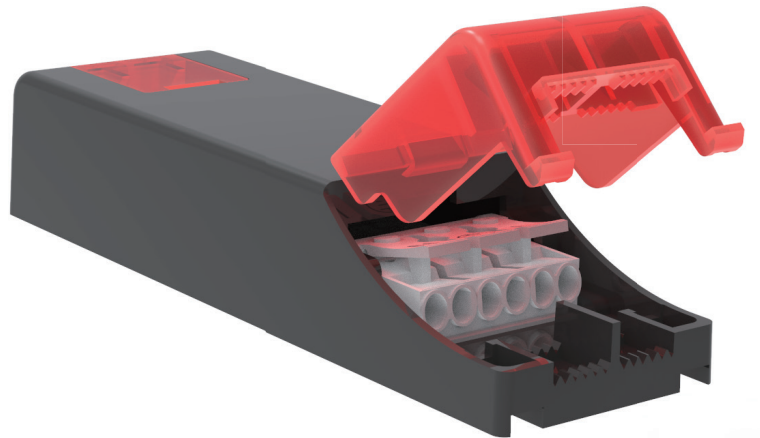

5RS060-1

Power & Size (A×B) & Cutout
10W   86.22×60.3mm   70mm