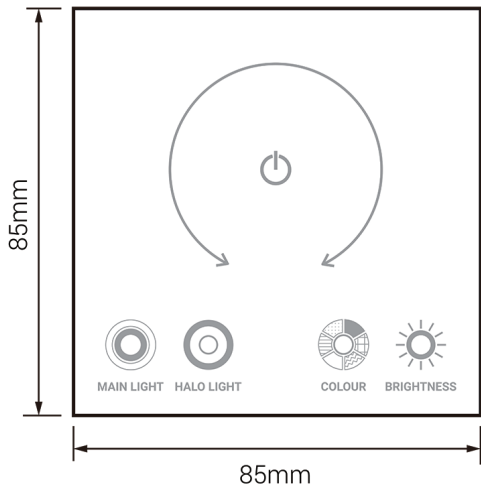

Provides room control for D1 fittings.

(App required for initial setup).

- ✓ Independent main light and halo light control.
- ✓ Full colour and brightness control.
- ✓ Touch sensitive fascia.
- ✓ Wireless Bluetooth signalling to light group.
- ✓ Compatible with D1 & C1 products in mixed installations.