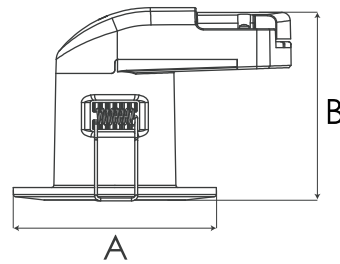

5RS063

Power & Size (A×B) & Cutout
6W   86.4×81.5mm   70mm