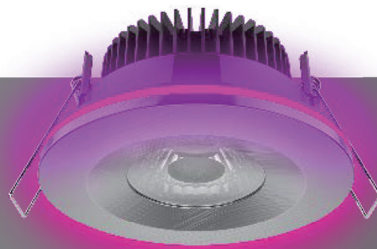

D1-CCT

10W Tuneable CCT Main Light
2-6W CCT Halo Light
65-70mm Cut Out