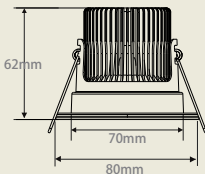

RADIANT Lighting

LED Fire-Rated Downlight Interchangeable Glass Bezels

- Trailing & Leading Edge Dimmable.
- Super Bright COB LED Inside.
- Smooth Dimming.

10W
800lm/820lm

Type	Power	Voltage	Dimmable	PF	Cutout	LM	Efficiency	CCT	Ra	SDCM	Beam Angle
Single Color	10W	85-264VAC 50/60Hz	NO	0.9	70MM	820lm 850lm	80lm/W	2700K 6500K	≥80	≤6	40°
Single Color	10W	200-240VAC 50/60Hz	YES	0.9	70MM	750lm 800lm	80lm/W	2700K 6500K	≥80	≤6	40°
Tric Color (Dimmer)	10W	200-240VAC 50/60Hz	YES	0.9	70MM	650lm 750lm	75lm/W	3000K 4000K 6000K	≥80	≤6	40°

Fully fire-rated

Products are rigorously fire tested to provide fire safety that you can trust.

30 Minute Ceiling

600mm joist centres
Single layer
12.5mm plasterboard

60 Minute Ceiling

600mm joist centres
Double layer
15.0mm plasterboard

90 Minute Ceiling

450mm joist centres
Double layer
15.0mm plasterboard