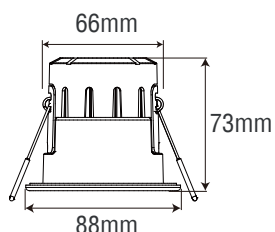

### Dimensions

	5RS222 Lens	5RS223 Reflector
Total Power:	8W/10W	8W/10W
Size:	88x73mm	88x73mm
Cutout:	Φ 68-70mm	Φ 68-70mm
lm:	670-870 lm	500-700 lm
CCT Changeable:	2700K 3000K 4000K 6500K	2700K 3000K 4000K 6500K