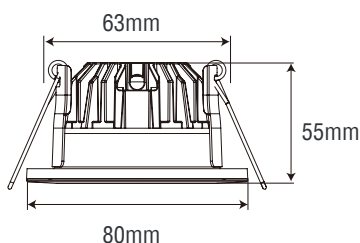

### Dimensions

#### 5RS152

Total Power:	7W
Size:	80x55mm
Cutout:	Φ 65-70mm
lm:	550 lm