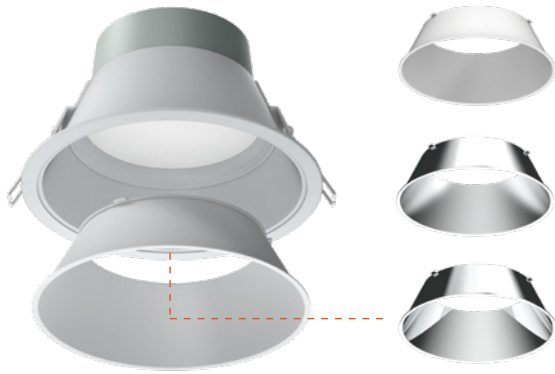

5RS125/126

IP44 low glare LED commercial downlight

KEY FEATURES

- 3CCT Switchable (3000K/4000K/6000K)
- Anti-glare design
- Interchangeable reflector(white/chrome/silver)
- High efficiency 105lm/w
- Tool-free wiring system

Dimensions

	5RS125-2	5RS126-2
Total Power:	20W	30W
Size(A×B×C):	175×110×148mm	217×120×198mm
Cutout:	Φ 150mm	Φ 200mm
lm/W:	≥105 lm/W	≥105 lm/W
CCT Changeable:	3000K 4000K 6000K	3000K 4000K 6000K

Interchangeable reflector