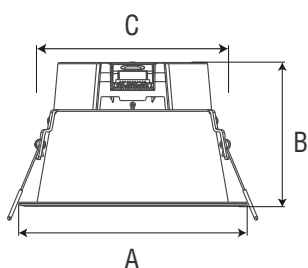

Dimensions

	5RS125-2	5RS126-2
Total Power:	20W	30W
Size(A×B×C):	175×110×148mm	217×120×198mm
Cutout:	Φ 150mm	Φ 200mm
lm/W:	≥105 lm/W	≥105 lm/W
CCT Changeable:	3000K 4000K 6000K	3000K 4000K 6000K

Interchangeable reflector