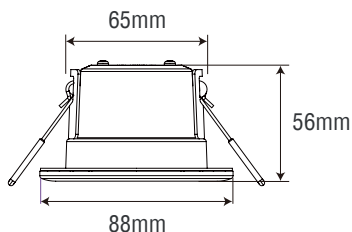

### Dimensions

	5RS102-1 Twist & Lock	5RS102-2 Magnetic bezel
Total Power:	7W	7W
Size:	88×56mm	88×56mm
Cutout:	Φ 68mm	Φ 68mm
lm:	500-550 lm	500-550 lm
CCT Changeable:	2700K 3000K 4000K	2700K 3000K 4000K