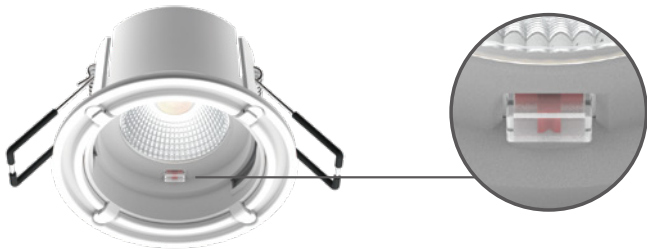

CCT switchable