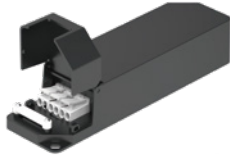

Beam angle switchable

Self-made driver

TRAIC