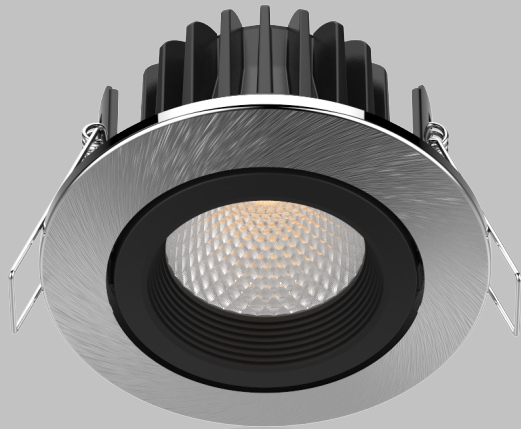

LED FIRE RATED DOWNLIGHT 10W

LOW GLARE UGR<19

FIXED 3 CCT CHANGEABLE

TILT 3 CCT CHANGEABLE

MAIN FEATURES

FIXED INTERCHANGEABLE BEZEL TILT INTERCHANGEABLE BEZEL

TILT 3 CCT SETTING FIX 3 CCT SETTING

Radiant Lighting has strong IP Protection over the magnet interchangeable bezels and the 3 CCT setting on the front. We have spotted several companies that are copying like Korayz Lighting and we are taking action against them now.

SPECIFICATIONS

ITEM	LED Fire Rated Downlight	Cut Out	FIX-70mm TILT-80MM
Part No.	5RS060-1 5RS060-2	Driver	Constant Current Driver
Power.	10w	Dimmable	Trailing and Leading Edge
Output	720lm-800lm (depend on CCT)	Size	See Below
Input	AC 200-240v	Energy Class	A+ 10 kWh/1000hr
CRI	80	Warranty	3 years
Beam Angle	40°	LED	SMD 2835
Lifespan	50000hrs	Switch cycles	100,000
House Material	Aluminum+PC	Building Regs Part L	YES
IP rating	IP65 fascia only	Working Tem.	-30°-+40°
BS476-21	30mins,60mins,90mins	Certificate	CE Rohs